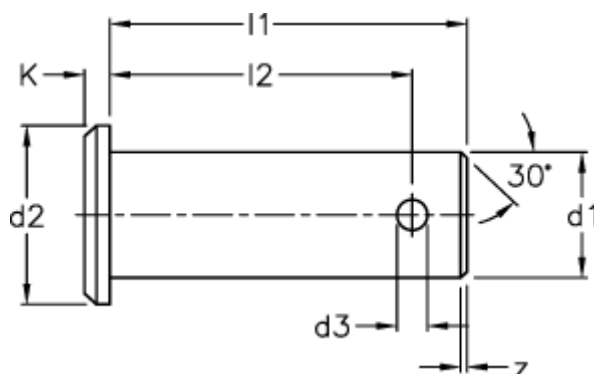

Article number: 14056251

Description: KLEE Bolt BNL 25x67x59
St. steel 303, DIN 1434

Measures

d_1 h11	= 25
d_2	= 34
d_3 h14	= 6.3
K	= 5.5
l_1 js 15	= 67
l_2 +0,5	= 59.0
Weight (g)	= 266
z	= 1.5